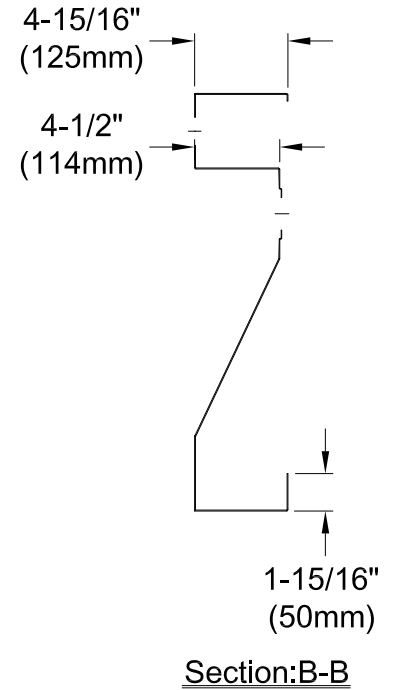

# GLTS37225

Stainless Steel Self-Rimming Single Bowl Lavatory Sink, 3 Holes, (L)37" X (W)22" X (D)4-15/16"

Depth	SS Type	Thickness
4-15/16"	18-10 304 Grade	1.2mm(18G)

Section:A-A