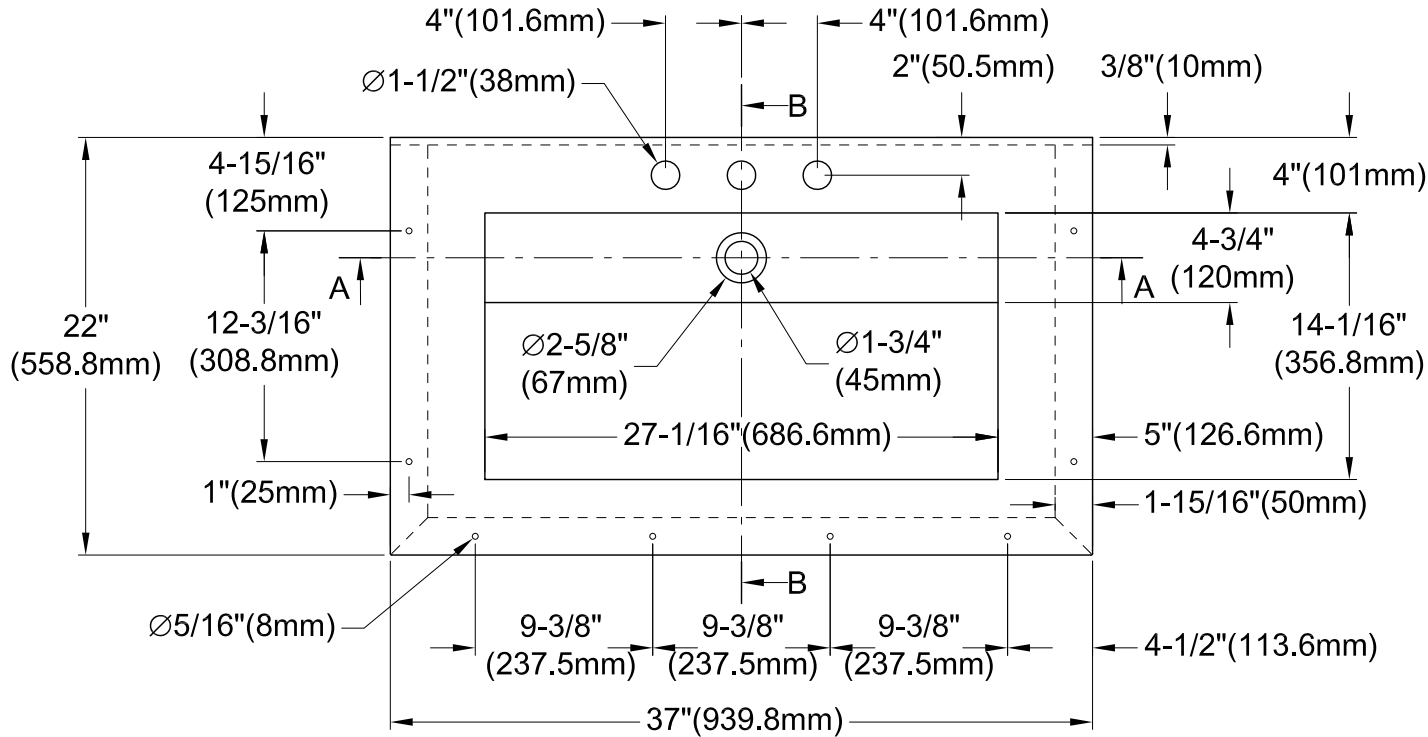

# GLTS37225

Stainless Steel Self-Rimming Single Bowl Lavatory Sink, 3 Holes, (L)37" X (W)22" X (D)4-15/16"

Depth	SS Type	Thickness
4-15/16"	18-10 304 Grade	1.2mm(18G)

Section:A-A